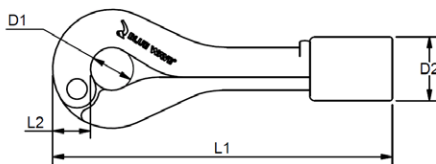

BLUE WAVE®
RIGGING HARDWARE

Our new Gate Hook in a new design. Comes in two sizes to suit every boat.

- New one hand opening method.
- AISI 316 hook with alu bronze thread insert.
- Over center body removes the load from the hinge making it easy to open and close.
- No rings or pins to loose.

GATEHOOK

Polished Stainless Steel - AISI 316

ART. NO.	THREAD	D1	D2	L1	L2	BL/KG	KG/100	PACK
GH06	M6	10	17	81	10	500	9,6	BULK
GH06A	1/4"	10	17	81	10	500	9,5	BULK
GH08	M8	13	19	103	11,5	1200	14,5	BULK
GH08A	5/16"	13	19	103	11,5	1200	14,4	BULK