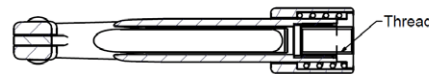

BLUE WAVE®
RIGGING HARDWARE

Our new Gate Hook in a new design. Comes in two sizes to suit every boat.

- New one hand opening method.
- AISI 316 hook with alu bronze thread insert.
- Over center body removes the load from the hinge making it easy to open and close.
- No rings or pins to loose.

GATEHOOK

Polished Stainless Steel - AISI 316

ART. NO.	THREAD	D1	D2	L1	L2	BL/KG	KG/100	PACK
GH06	M6	10	17	81	10	500	9,6	BULK
GH06A	1/4"	10	17	81	10	500	9,5	BULK
GH08	M8	13	19	103	11,5	1200	14,5	BULK
GH08A	5/16"	13	19	103	11,5	1200	14,4	BULK